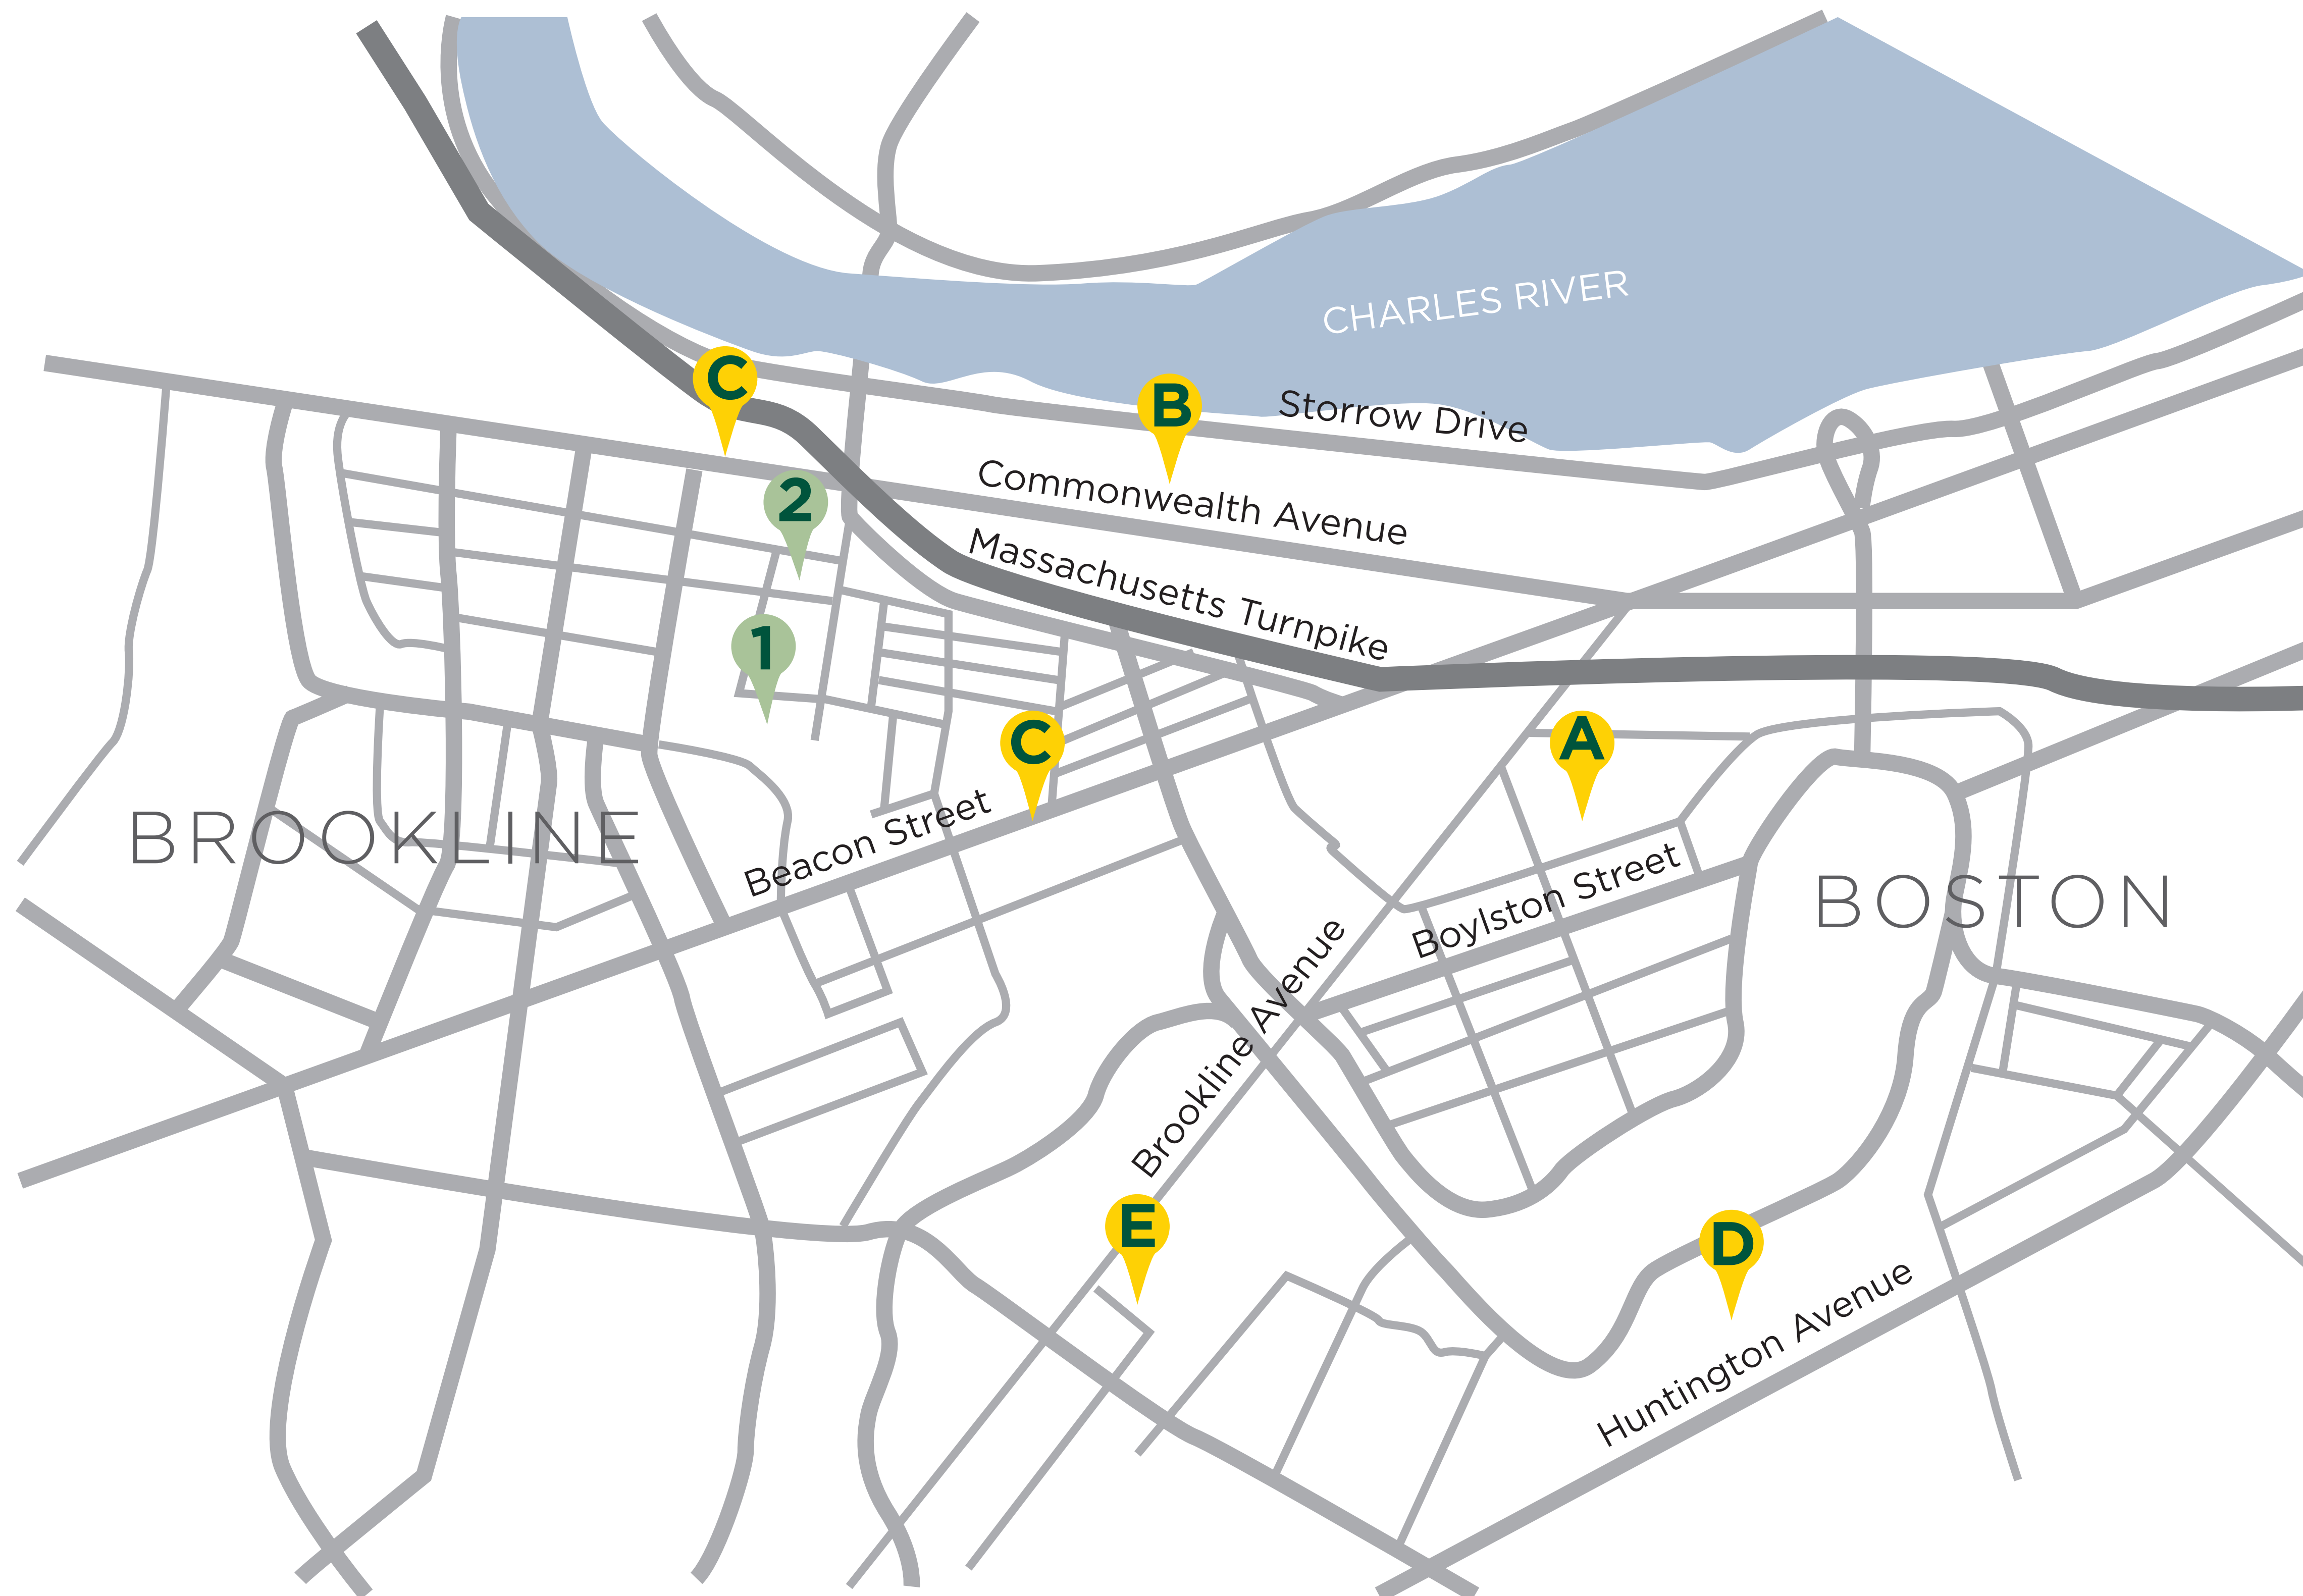

The Ivy Street School is located in a quiet residential neighborhood just a few miles from downtown Boston.

- 1 Ivy Street School**
- 2 Cottage Farm Program**  
Ivy Street School  
Community Residence
- A Fenway Park
- B Boston University
- C MBTA Stop
- D Museum of Fine Arts
- E Longwood Medical Area